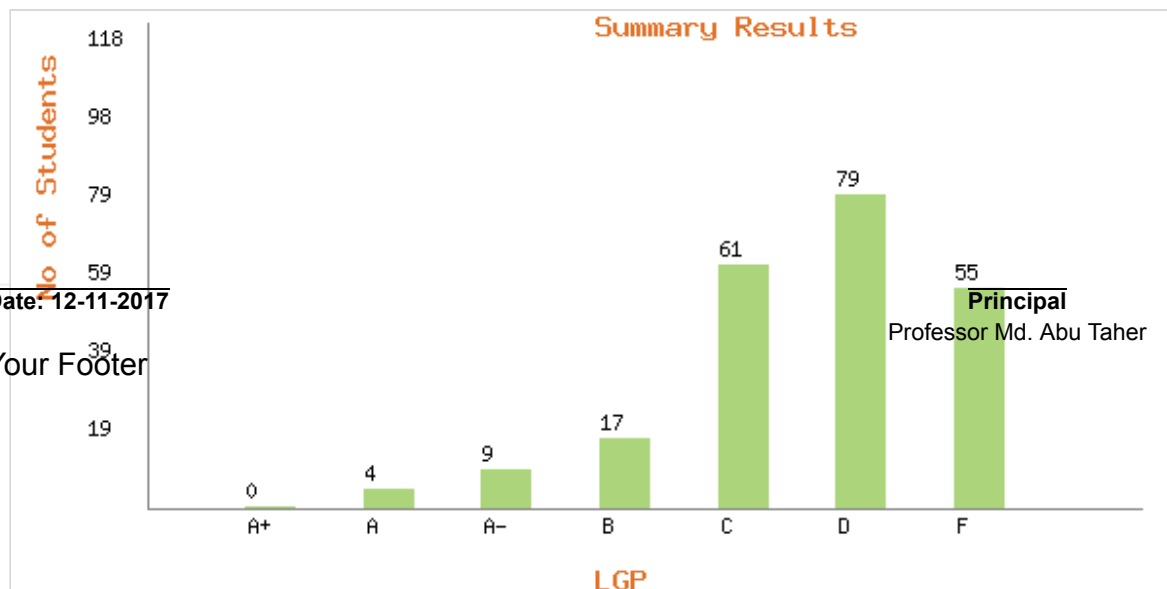

10	STA:129	STATISTICS 1ST PAPER	75	25			7	11	17	1	4
11	ISH-304	HISTORY 1ST PAPER	100	33	1	3	4	2			3
12	ECO:109	ECONOMICS 1ST PAPER	100	33		4	15	26	39	13	41
13	HMT-265	HIGHER MATH 1ST PAPER		0							1
14				0							

Date: 12-11-2017

Your Footer

Principal
Professor Md. Abu Taher

Convenor